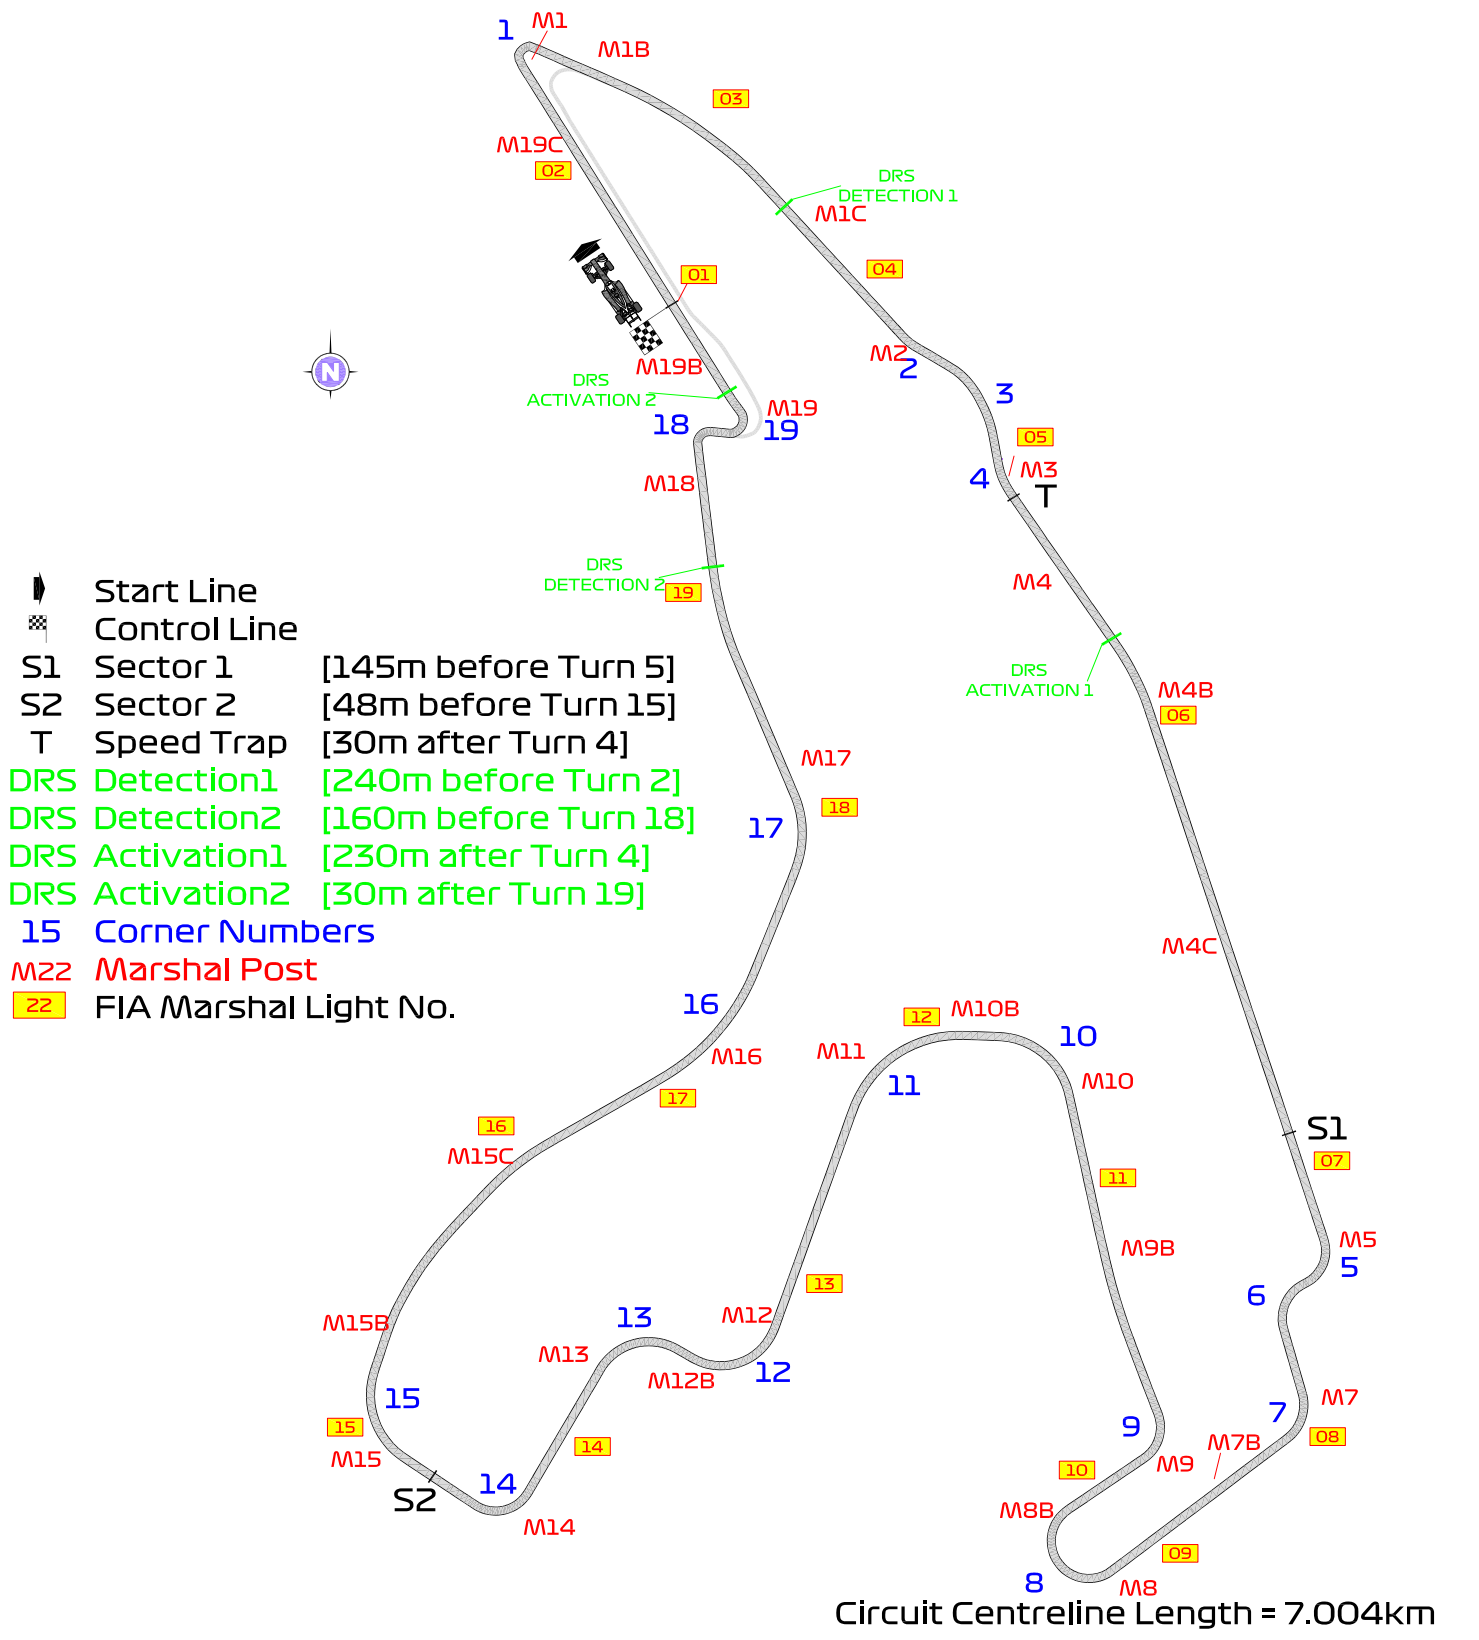

**Description** Circuit Map

**Enclosed** BELGIUM\_CIRCUIT\_22 FIA.pdf

**Niels Wittich**

**The FIA Formula One Race Director**

# FORMULA 1 ROLEX BELGIUM GRAND PRIX 2022 - Spa-Francorchamps

## Circuit Map

- Start Line
- Control Line
- S1 Sector 1 [145m before Turn 5]
- S2 Sector 2 [48m before Turn 15]
- T Speed Trap [30m after Turn 4]
- DRS Detection1 [240m before Turn 2]
- DRS Detection2 [160m before Turn 18]
- DRS Activation1 [230m after Turn 4]
- DRS Activation2 [30m after Turn 19]
- 15 Corner Numbers
- M22 Marshal Post
- FIA Marshal Light No.

Circuit Centreline Length = 7.004km